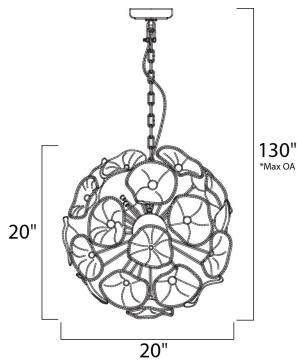

**PRODUCT DESCRIPTION**

The Fiori Collection boasts of a contemporary design fused with historic craftsmanship. A floral sphere, comprised with hand formed Murano glass crystal petals, is eloquently designed in an amazing combination of glass and chrome while delivering an amazing glow of light. The result is a fixture that will definitely make a statement in any design space.

\*max overall height

**MEASUREMENTS**

DIMENSION : 20." W x 20." H  
 BACK PLATE OAH : 130." OAH x 22." OAH  
 HANGING WEIGHT : 11.8 lb

**LAMPING**

LUMENS : 6,000 Rated  
 BULB : 12 x 40W (INCLUDED), 480W Total  
 DIMMABLE : Dimmable  
 COLOR\_TEMP : 2900K